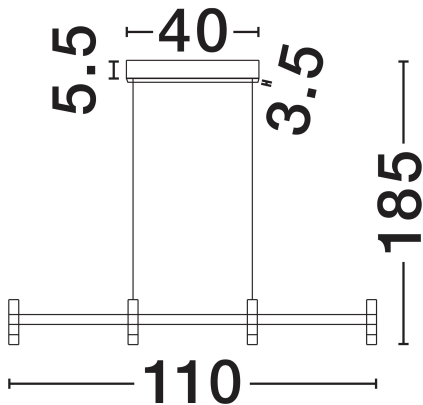

NOVA LUCE

PRODUCT DATASHEET

Version: 001

PRODUCT PHOTOGRAPH

TECHNICAL DRAWING

GENERAL INFORMATION

Product Code	9002095
Collection	Indoor
Product Category	Suspension
Product Family	Poetic
Mounting Location	Wall
Application Environment	Indoor
Specifications	N/A

DIMENSION & WEIGHT

LxWxH (cm)	L: 110 W: 3.5 H: 185
Cut Out (cm)	N/A
Weight (Kgr)	1.5

MATERIAL & COLOR

Product Color	Sandy White
Body Material	Aluminium & Acrylic

APPLICATION & MOUNTING

Ambient Working Temp.	Max 45°C
Type of Protection	IP20
Dimmable	Yes
Type of Dimming	Triac
Mounting type	Surface
Mounting Depth (cm)	N/A
Led Module Replaceable	No
Light Source	LED

Power (Nominal)	17W
Input voltage (Nominal)	220-240V
Mains Frequency	50/60Hz

PHOTOMETRICAL DATA

Luminous Flux	1364lm
Color Temperature	2700K
Light Color (Designation)	Warm White

WARRANTY

Warranty	3 Years
----------	----------------